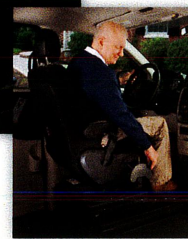

Transfer Seat Bases

Wheelchair van purchasers who want to drive or ride in the front passenger location use B&D's Transfer Seat Bases. These seats use the original seat from your vehicle to ensure a comfortable ride, and the original seat belt for the best safety possible.

B&D manufactures transfer seat bases for both the driver and passenger positions for virtually all makes of minivans and full size vans.

Speedy-Lift

The name says it all: the SPEEDY-LIFT is a fast moving, effective wheelchair lift. A full cycle, all the way out of the vehicle and back in takes less than 30 seconds. Effortless stowing! You are in and on your way in no time!