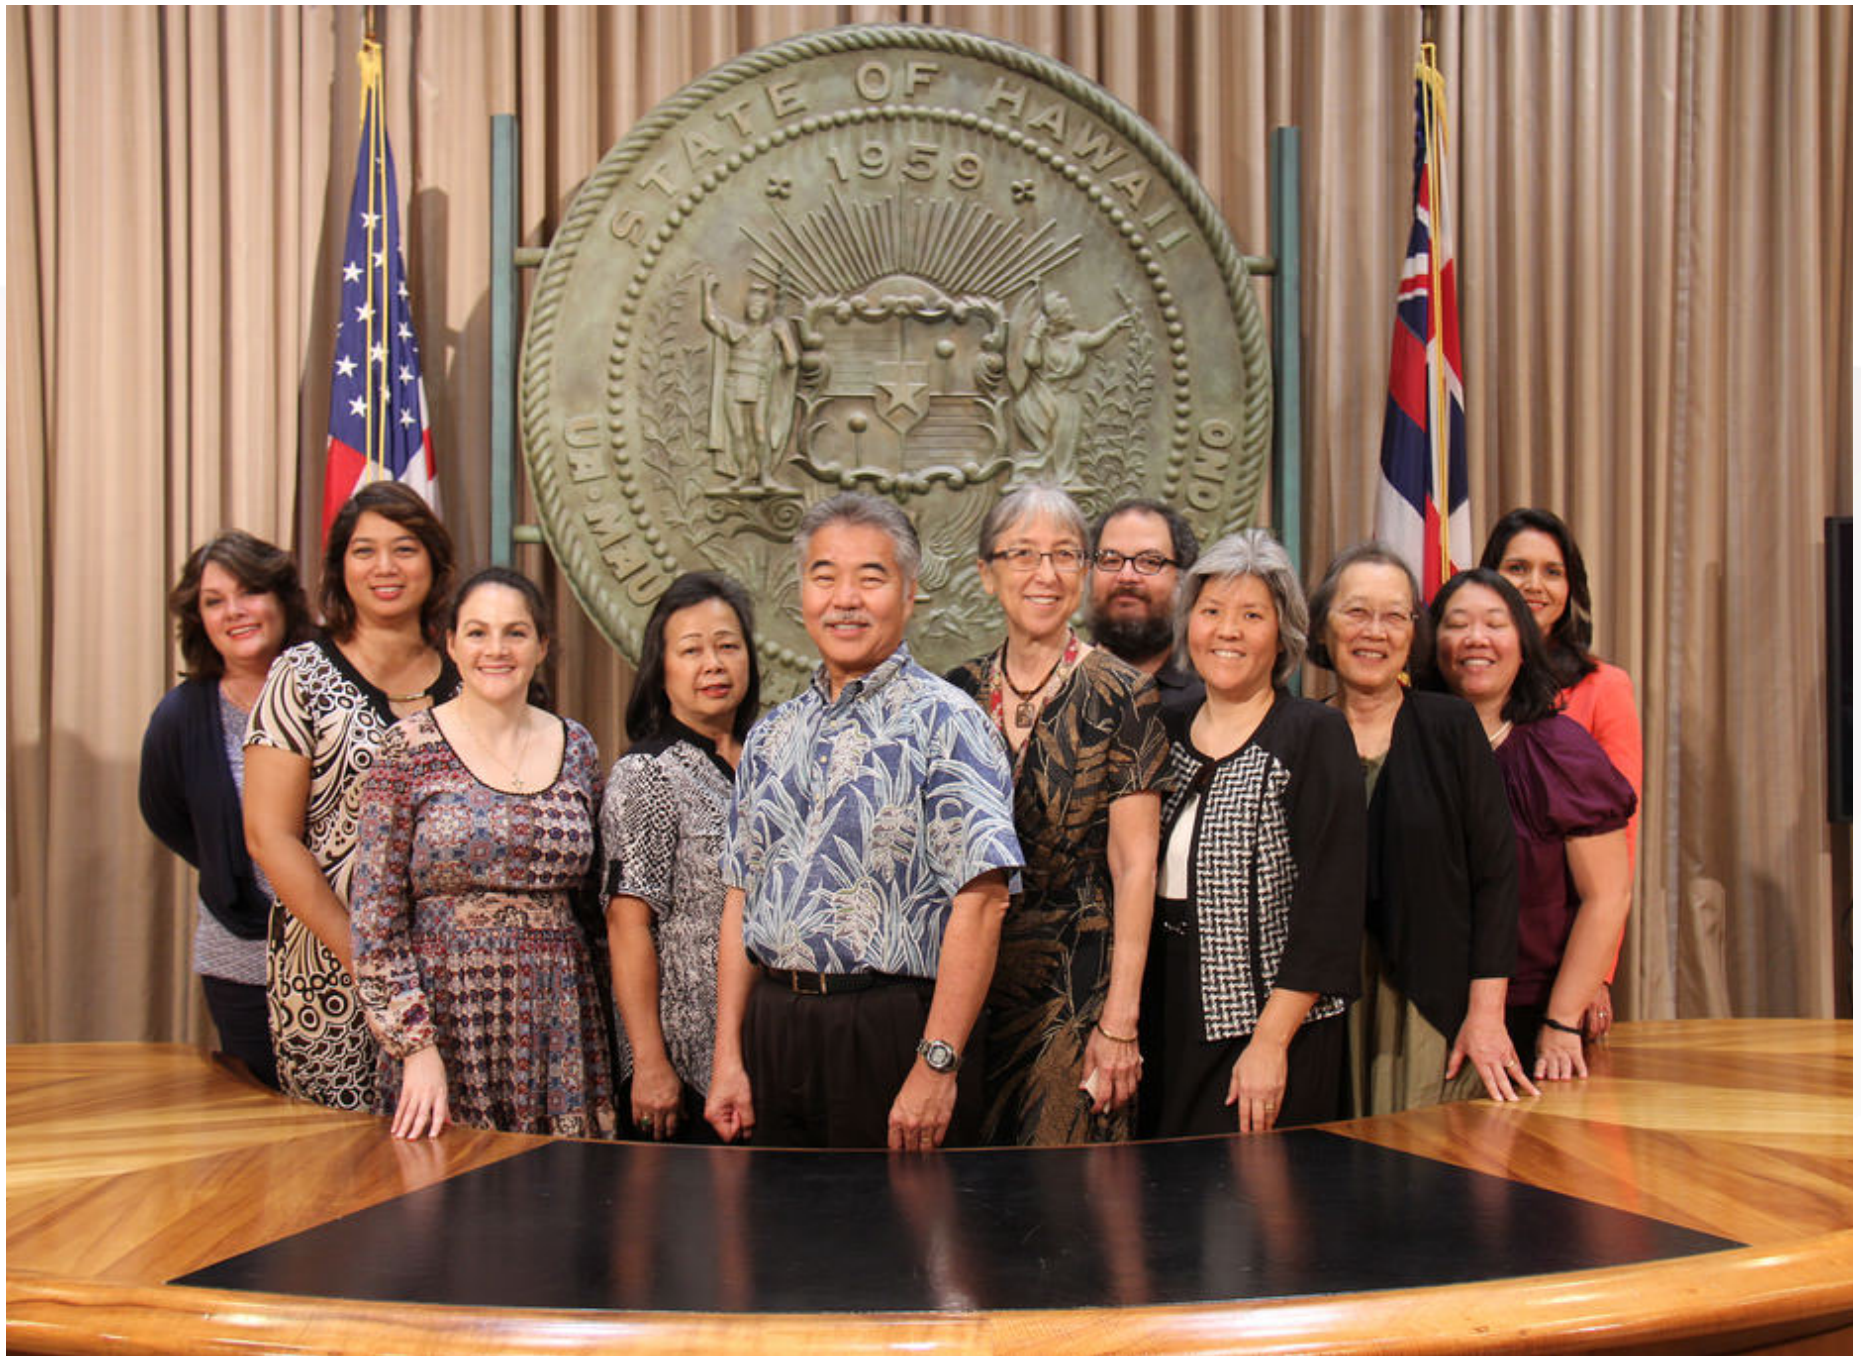

Special Olympics Hawaii

Finding my Voice

+ Special Olympics
Athlete Story

Renee Manfredi

Special Olympics Hawai'i Athlete
Sargent Shriver Global
Messenger
Health Messenger

Renee with Michelle Kwan,
Olympic Medalist - American
Figure Skating (March 2019)

Self-Advocacy

Defining Self Advocacy

Renee Manfred,
Special Olympics Hawaii

Advocacy for Others

Humans of New York

An open book with glowing pages, set against a background of soft, golden light and sparkling particles. The text "What's Your Story?" is written in a black, cursive-style font across the pages. The book is open, showing the spine and the edges of the pages. The overall mood is warm and inspirational.